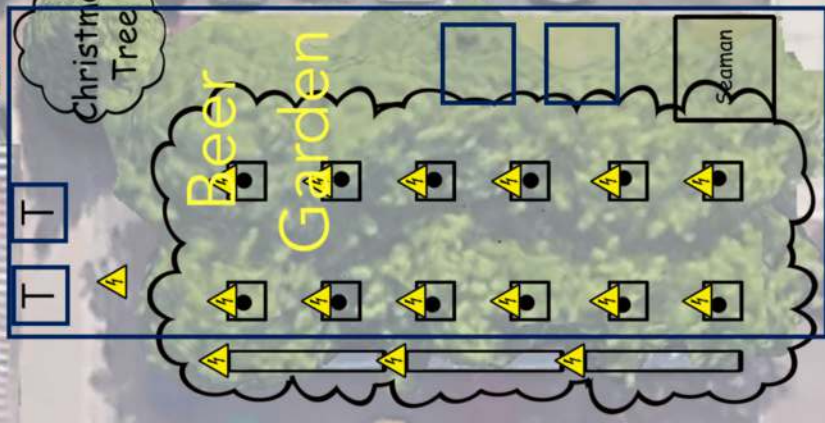

H₂O @ Social Service Building

Reflection Plaza

220

Penlton Way

Children's Area

Crafts & Non Profits

Main Street

Drinking Fountain